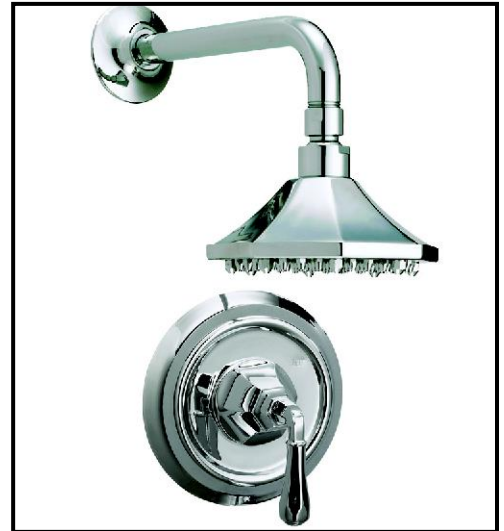

# Plumbing

**Mirabelle MIRU1812WH**

- \* Undermount Lavatory; White
- \* Interior Dimensions: 18" x 12"
- \* Vitreous China w/ Overflow

**Mirabelle MIRKW2HWSLFCP**

- \* Key West Two Handle Widespread Lavatory Faucet
- \* Polished Chrome Shown Right; Solid Brass Construction
- \* 6" - 12" Install; Brass Pop-Up Drain Assembly

**Mirabelle MIRKW240WH/MIRKW200WH**

- \* Key West Two Piece Toilet
- \* White; Elongated Bowl; ADA Compliant
- \* 16 1/8" Height; 1.6 gpf; Incl Pol Chrome Trip Lever

**Mirabelle MIRS6640VWH**

- \* Mirabelle Acrylic Soaker; White; Side Drain
- \* 66" x 40" x 22"; Oval; 63 Gallon Operating Capacity
- \* Textured Slip-Resistant Bottom

**Mirabelle MIRKW3RTCP**

- \* Key West Roman Tub Faucet
- \* Polished Chrome; Solid Brass Construction
- \* 8" - 16" Spread; Quarter Turn Ceramic Disc Cartridge

**Mirabelle MIRKWIHSCP**

- \* Key West Single Handle Shower Only Trim Kit
- \* Polished Chrome; Solid Brass Construction
- \* Decorative Showerhead; Pressure Balanced