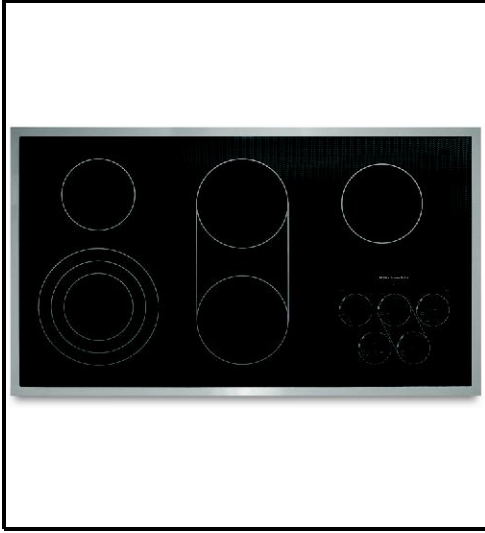

# Appliances

***KitchenAid KKECC568RPS***

- \* Architect Series II 36" Electric Cooktop
- \* Stainless Steel; 5 Radiant Elements; Bridge Element
- \* Triple-Ring Element; Touch-Activated Controls

\* *Installed by Other*

***KitchenAid KKHVU761RSS***

- \* 36" Architect Series Internal Blower
- \* Stainless Steel; 600 CFM; Integrated Motor
- \* Variable Speed; Four Halogen Lights

\* *Installed by Other*

***KitchenAid KKEBS208SSS***

- \* Architect Series II 30" Double Oven; Stainless Steel
- \* 4.3 CF Capacity; True Convection Cooking System
- \* Glass-Touch Display; Self-Cleaning

\* *Installed by Other*

***Sharp SKB6024MS***

- \* Microwave Drawer
- \* 1000 Watts; Automatic Opening System
- \* Front-Mounted Touch Controls; Digital LCD Display